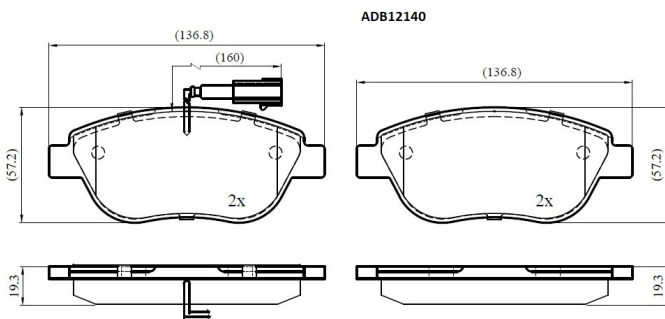

Make: FIAT

Model: Fiorino

Part Number: ADB12140

Vehicle Manufacturing/Engine:

Specifications

Fitting Position	:	Front
Model Date	:	07/09-
Or. Caliper	:	Bosch
WVA	:	23708, 23709, 23981
FMSI	:	
Length	:	136.8

Width	:	57.2
Thickness	:	19.3