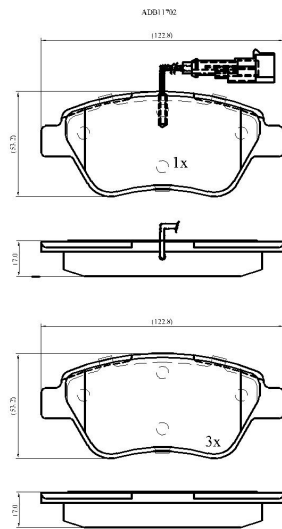

Make: FIAT

Model: GRANDE PUNTO Van

Part Number: ADB11702

Vehicle Manufacturing/Engine:

Specifications

Fitting Position	:	Front
Model Date	:	2006-2013
Or. Caliper	:	

WVA	:	2,37,05,23,706
FMSI	:	
Length	:	122.8
Width	:	53.2
Thickness	:	17