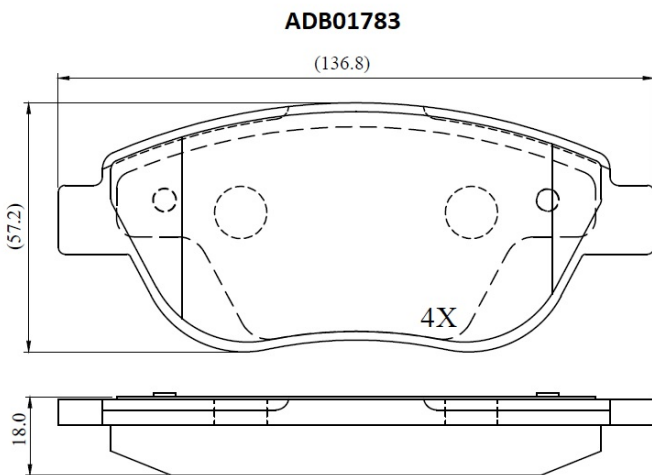

Make: FIAT

Model: Idea

Part Number: ADB01783

Vehicle Manufacturing/Engine:

Specifications

Fitting Position	:	Front
Model Date	:	02/06-03/07
Or. Caliper	:	Bosch

WVA	:	23708
FMSI	:	
Length	:	136.8
Width	:	57.2
Thickness	:	18