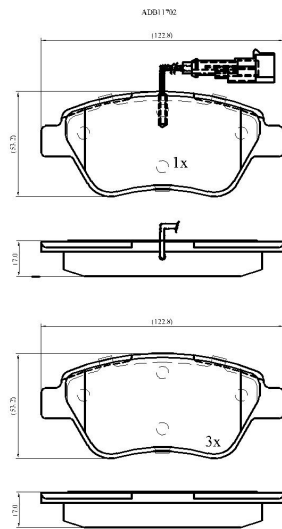

Make: FIAT

Model: Idea

Part Number: ADB11702

Vehicle Manufacturing/Engine:

Specifications

Fitting Position	:	Front
Model Date	:	2004-
Or. Caliper	:	

WVA	:	2,37,05,23,706
FMSI	:	
Length	:	122.8
Width	:	53.2
Thickness	:	17