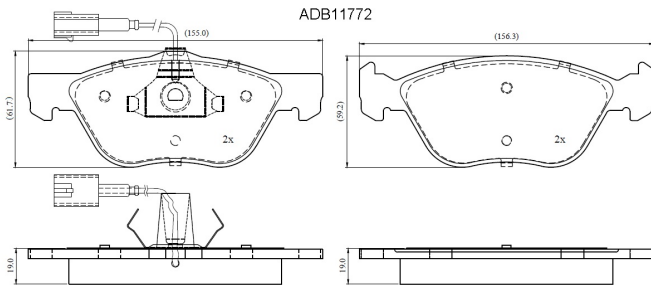

Make: FIAT

Model: Marea Weekend

Part Number: ADB11772

Vehicle Manufacturing/Engine:

Specifications

Fitting Position	:	Front
Model Date	:	04/99->
Or. Caliper	:	Ate
WVA	:	2,16,36,21,637
FMSI	:	
Length	:	155.0/156.3

Width	:	61.7/59.1
Thickness	:	19