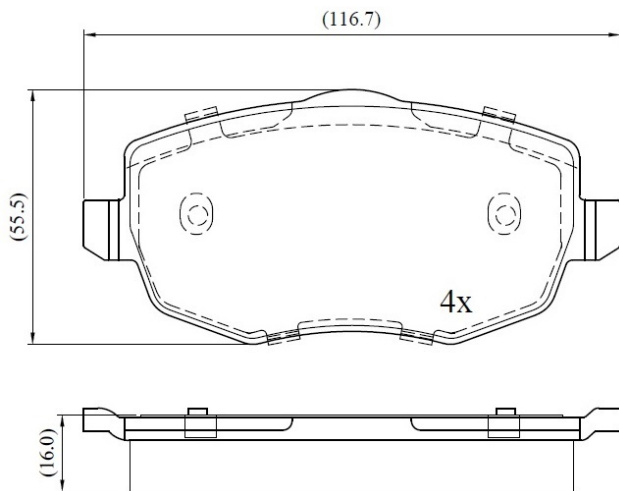

Make: FIAT

Model: Nuova

Part Number: ADB01601

Vehicle Manufacturing/Engine:

ADB01601

Specifications

Fitting Position	:	Front
Model Date	:	10/03->
Or. Caliper	:	Lucas

WVA	:	24073
FMSI	:	
Length	:	116.7
Width	:	55.5
Thickness	:	16.6