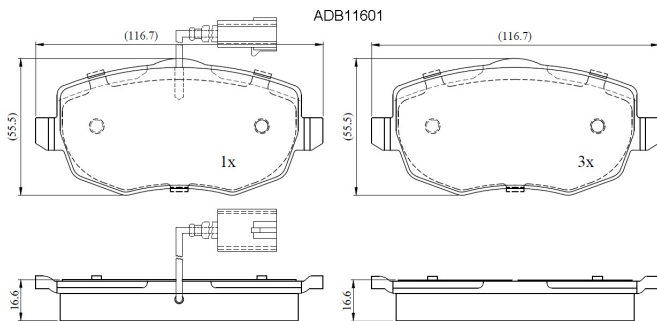

Make: FIAT

Model: Nuova

Part Number: ADB11601

Vehicle Manufacturing/Engine:

Specifications

Fitting Position	:	Front
Model Date	:	10/03->
Or. Caliper	:	Lucas
WVA	:	2,40,73,24,515
FMSI	:	
Length	:	116.7

Width	:	55.5
Thickness	:	16.6