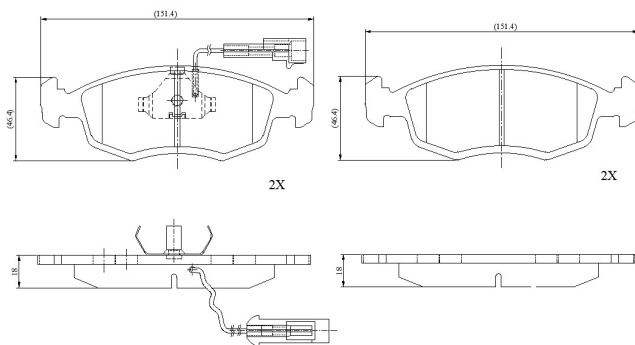

Make: FIAT

Model: Palio

Part Number: ADB1201

Vehicle Manufacturing/Engine:

ADB1201

Specifications

Fitting Position	:	Front
Model Date	:	10/99->
Or. Caliper	:	Ate
WVA	:	23227
FMSI	:	

Length	:	151.4
Width	:	46.4
Thickness	:	18