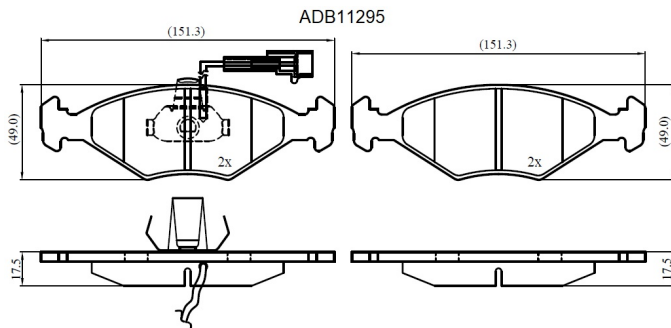

Make: FIAT

Model: Palio

Part Number: ADB11295

Vehicle Manufacturing/Engine:

Specifications

Fitting Position	:	Front
Model Date	:	10/99->
Or. Caliper	:	
WVA	:	23220
FMSI	:	
Length	:	151.3

Width	:	49
Thickness	:	17.5