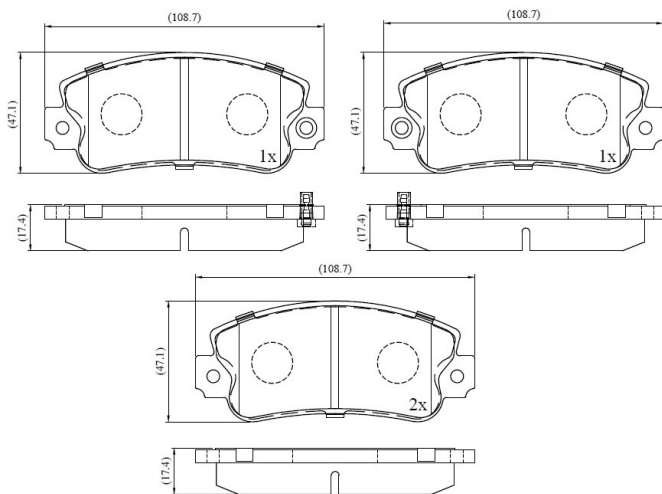

Make: FIAT

Model: Panda Van

Part Number: ADB4129

Vehicle Manufacturing/Engine:

ADB4129

Specifications

Fitting Position	:	Front
Model Date	:	01/86-01/93
Or. Caliper	:	Bendix

WVA	:	20950
FMSI	:	
Length	:	108.8
Width	:	47.1
Thickness	:	18