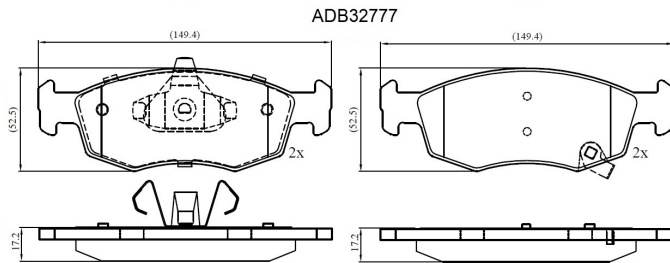

Make: FIAT

Model: Panda Van

Part Number: ADB32777

Vehicle Manufacturing/Engine:

Specifications

Fitting Position	:	Front
Model Date	:	2012-
Or. Caliper	:	
WVA	:	2,53,23,25,324
FMSI	:	
Length	:	149.5
Width	:	52

Thickness : 17.8