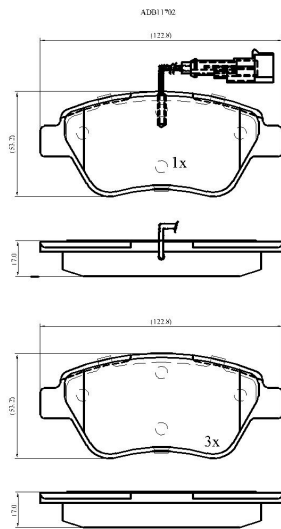

Make: FIAT

Model: Panda

Part Number: ADB11702

Vehicle Manufacturing/Engine:

Specifications

Fitting Position	:	Front
Model Date	:	10/06->
Or. Caliper	:	Bosch

WVA	:	2,37,05,23,706
FMSI	:	
Length	:	122.8
Width	:	53.2
Thickness	:	17