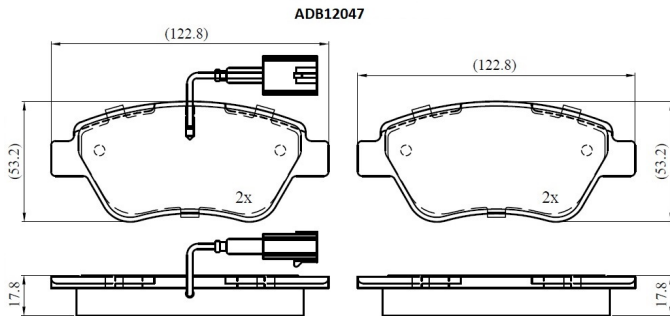

Make: FIAT

Model: Punto EVA

Part Number: ADB12047

Vehicle Manufacturing/Engine:

Specifications

Fitting Position	:	Front
Model Date	:	10/09-
Or. Caliper	:	Bosch
WVA	:	23705, 23706
FMSI	:	
Length	:	122.8

Width	:	53.2
Thickness	:	17.8