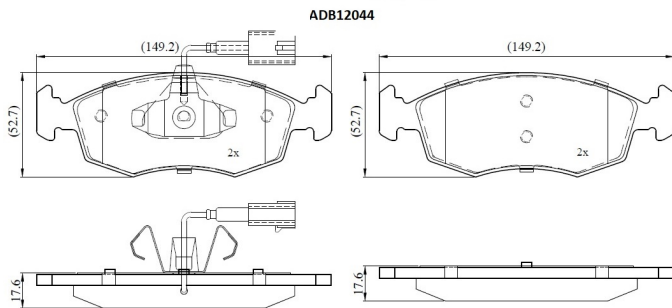

Make: FIAT

Model: Punto EVO

Part Number: ADB12044

Vehicle Manufacturing/Engine:

Specifications

Fitting Position	:	Front
Model Date	:	10/09-
Or. Caliper	:	ATE
WVA	:	23229, 20907
FMSI	:	
Length	:	149.2

Width	:	52.7
Thickness	:	17.6