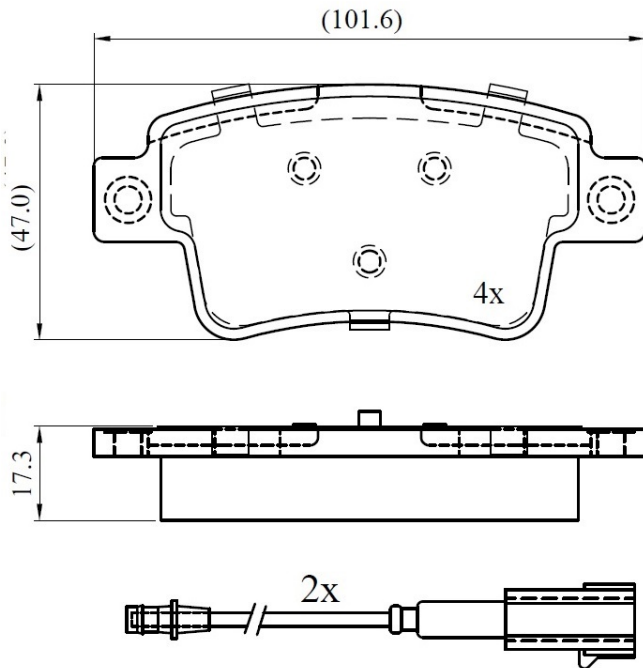

Make: FIAT

Model: Punto EVO

Part Number: ADB21528

Vehicle Manufacturing/Engine:

ADB21528

Specifications

Fitting Position	:	Rear
Model Date	:	10/09-02/12
Or. Caliper	:	Bosch
WVA	:	25357, 25451
FMSI	:	
Length	:	101.6
Width	:	47
Thickness	:	17.3