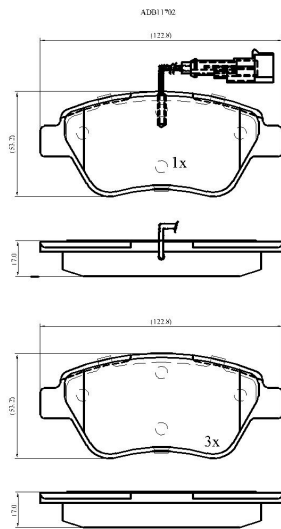

Make: FIAT

Model: Punto EVO

Part Number: ADB11702

Vehicle Manufacturing/Engine:

Specifications

| | | |
|-------------------------|---|-----------|
| Fitting Position | : | Front |
| Model Date | : | 2009-2012 |
| Or. Caliper | : | |

| | | |
|------------------|---|----------------|
| WVA | : | 2,37,05,23,706 |
| FMSI | : | |
| Length | : | 122.8 |
| Width | : | 53.2 |
| Thickness | : | 17 |