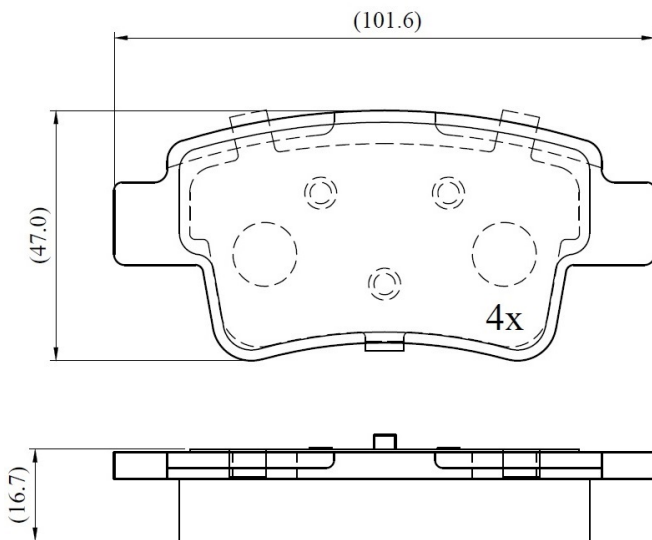

Make: FIAT

Model: Punto (Grande)

Part Number: ADB01528

Vehicle Manufacturing/Engine:

ADB01528

Specifications

Fitting Position	:	Rear
Model Date	:	10/05->

Or. Caliper	:	
WVA	:	24349
FMSI	:	
Length	:	101.6
Width	:	47
Thickness	:	17.3