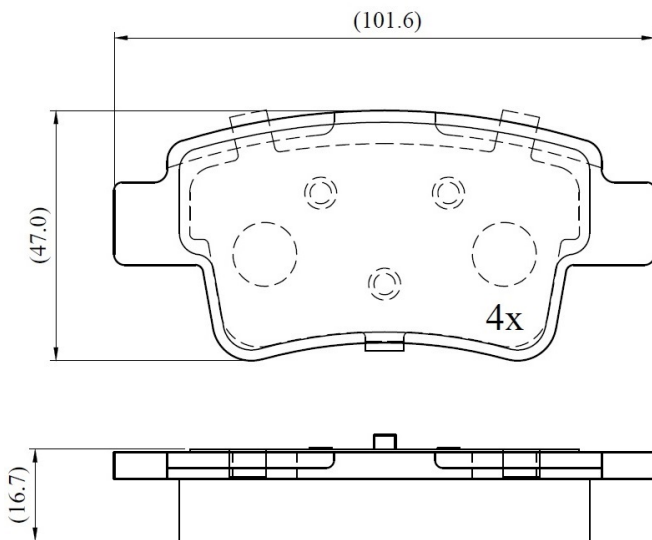

Make: FIAT

Model: Punto (Grande)

Part Number: ADB01528

Vehicle Manufacturing/Engine:

ADB01528

Specifications

Fitting Position	:	Rear
Model Date	:	07/07->

Or. Caliper	:	
WVA	:	24349
FMSI	:	
Length	:	101.6
Width	:	47
Thickness	:	17.3