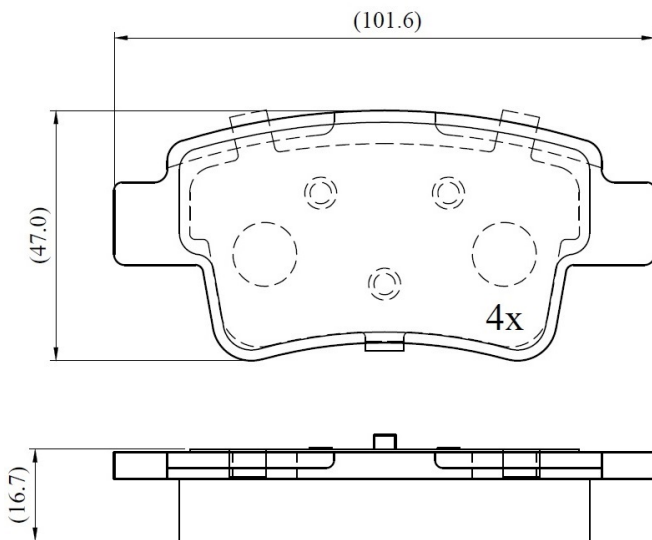

Make: FIAT

Model: Punto (Grande)

Part Number: ADB01528

Vehicle Manufacturing/Engine:

ADB01528

Specifications

Fitting Position	:	Rear
Model Date	:	12/07->

Or. Caliper	:	Bosch
WVA	:	24349
FMSI	:	
Length	:	101.6
Width	:	47
Thickness	:	17.3