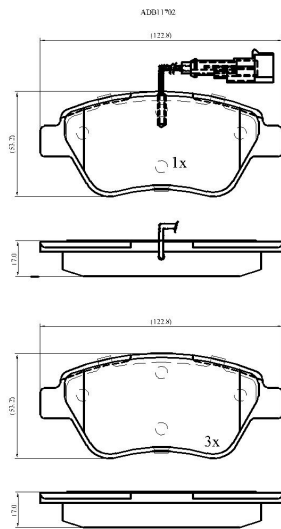

Make: FIAT

Model: Punto (Grande)

Part Number: ADB11702

Vehicle Manufacturing/Engine:

Specifications

Fitting Position	:	Front
Model Date	:	10/05->
Or. Caliper	:	Bosch

WVA	:	2,37,05,23,706
FMSI	:	
Length	:	122.8
Width	:	53.2
Thickness	:	17