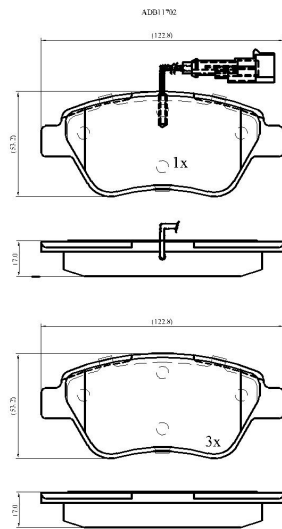

Make: FIAT

Model: PUNTO Hatchback Van

Part Number: ADB11702

Vehicle Manufacturing/Engine:

Specifications

Fitting Position	:	Front
Model Date	:	2012-
Or. Caliper	:	

WVA	:	2,37,05,23,706
FMSI	:	
Length	:	122.8
Width	:	53.2
Thickness	:	17