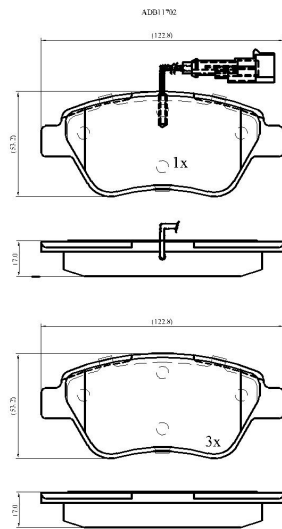

Make: FIAT

Model: PUNTO Hatchback Van

Part Number: ADB11702

Vehicle Manufacturing/Engine:

Specifications

Fitting Position	:	Front
Model Date	:	2009-
Or. Caliper	:	

WVA	:	2,37,05,23,706
FMSI	:	
Length	:	122.8
Width	:	53.2
Thickness	:	17