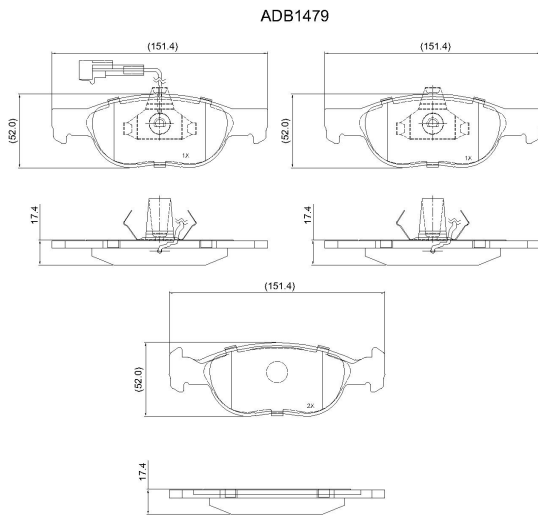

Make: FIAT

Model: Punto

Part Number: ADB1479

Vehicle Manufacturing/Engine:

Specifications

Fitting Position	:	Front
Model Date	:	01/96-09/99
Or. Caliper	:	Ate

WVA	:	21930
FMSI	:	
Length	:	151.4
Width	:	52
Thickness	:	17.4