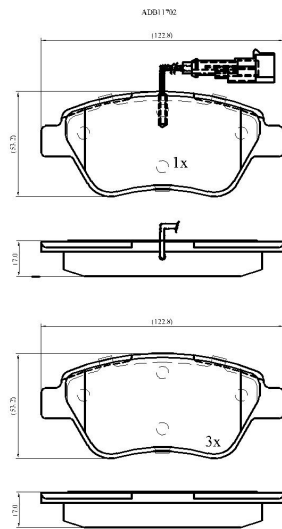

Make: FIAT

Model: Qubo

Part Number: ADB11702

Vehicle Manufacturing/Engine:

Specifications

Fitting Position	:	Front
Model Date	:	2008-
Or. Caliper	:	

WVA	:	2,37,05,23,706
FMSI	:	
Length	:	122.8
Width	:	53.2
Thickness	:	17