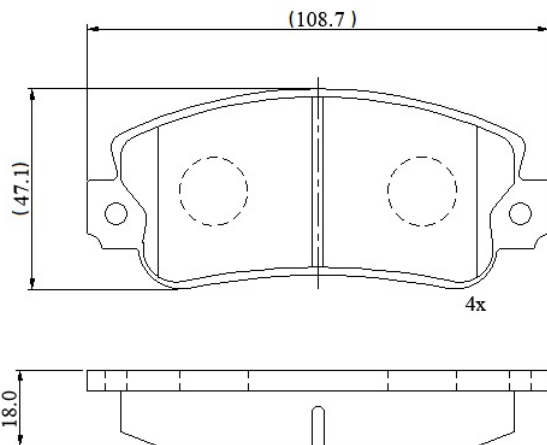

Make: FIAT

Model: Regata

Part Number: ADB0129

Vehicle Manufacturing/Engine:

ADB0129

Specifications

Fitting Position

:

Front

Model Date	:	07/83-01/90
Or. Caliper	:	Bendix
WVA	:	20950
FMSI	:	
Length	:	108.8
Width	:	47.1
Thickness	:	18