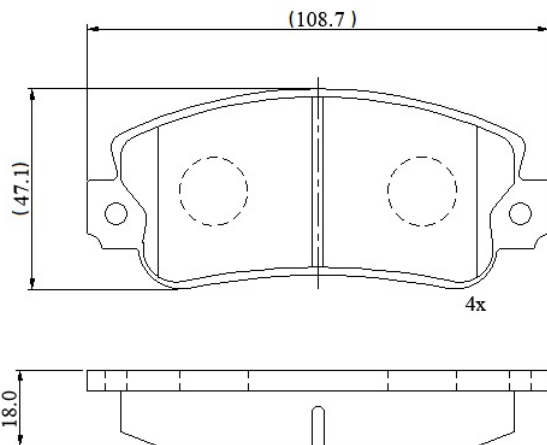

Make: FIAT

Model: Regata

Part Number: ADB0129

Vehicle Manufacturing/Engine:

ADB0129

Specifications

Fitting Position

:

Front

Model Date	:	01/83-01/90
Or. Caliper	:	Bendix
WVA	:	20950
FMSI	:	
Length	:	108.8
Width	:	47.1
Thickness	:	18