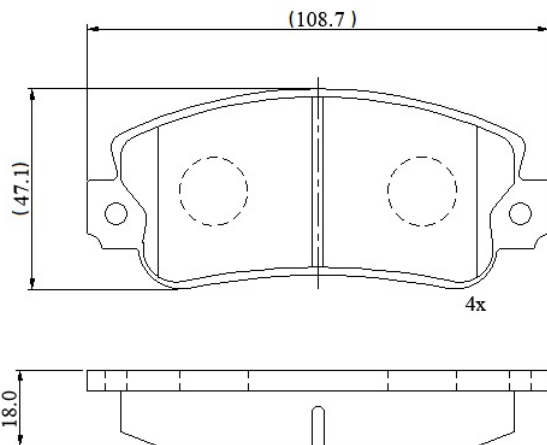

Make: FIAT

Model: Regata

Part Number: ADB0129

Vehicle Manufacturing/Engine:

ADB0129

Specifications

Fitting Position

:

Front

Model Date	:	08/86-01/90
Or. Caliper	:	Bendix
WVA	:	20950
FMSI	:	
Length	:	108.8
Width	:	47.1
Thickness	:	18