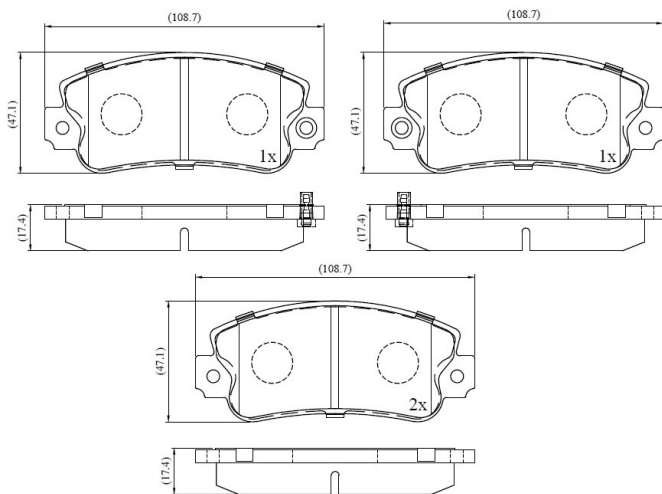

Make: FIAT

Model: Regata

Part Number: ADB4129

Vehicle Manufacturing/Engine:

ADB4129

Specifications

Fitting Position	:	Front
Model Date	:	01/84-01/90
Or. Caliper	:	Bendix

WVA	:	20950
FMSI	:	
Length	:	108.8
Width	:	47.1
Thickness	:	18