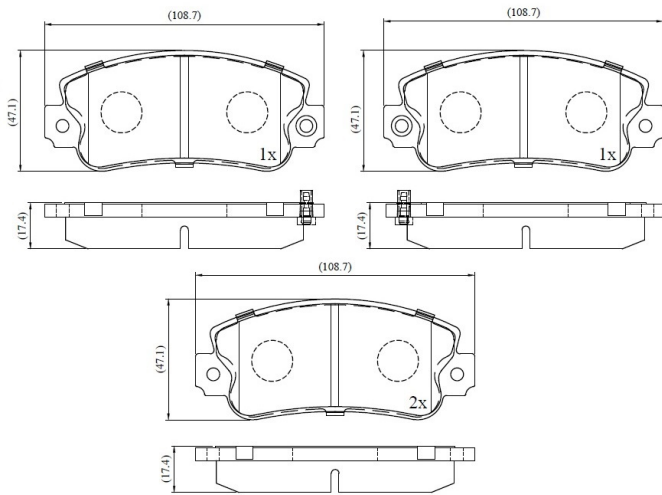

Make: FIAT

Model: Regata

Part Number: ADB4129

Vehicle Manufacturing/Engine:

ADB4129

Specifications

| | | |
|-------------------------|---|-------------|
| Fitting Position | : | Front |
| Model Date | : | 08/86-01/90 |
| Or. Caliper | : | Bendix |

| | | |
|------------------|---|-------|
| WVA | : | 20950 |
| FMSI | : | |
| Length | : | 108.8 |
| Width | : | 47.1 |
| Thickness | : | 18 |