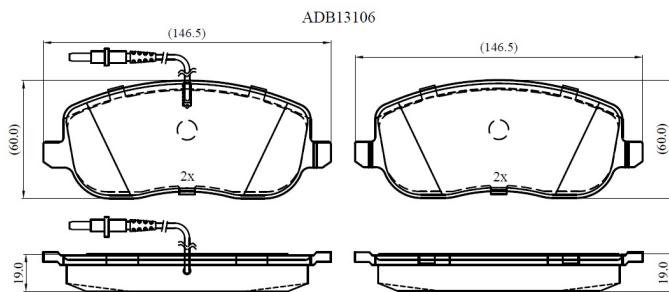

Make: FIAT

Model: SCUDO Bus

Part Number: ADB13106

Vehicle Manufacturing/Engine:

Specifications

Fitting Position	:	Front
Model Date	:	1998-2006
Or. Caliper	:	
WVA	:	20261
FMSI	:	
Length	:	146.5
Width	:	60

Thickness