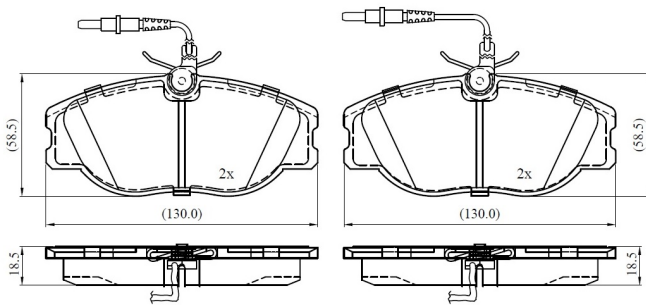

Make: FIAT

Model: SCUDO Platform/Chassis

Part Number: ADB13273

Vehicle Manufacturing/Engine:

ADB13273

Specifications

Fitting Position	:	Front
Model Date	:	1996-2006
Or. Caliper	:	
WVA	:	21801
FMSI	:	
Length	:	130

Width	:	58.5
Thickness	:	18.5