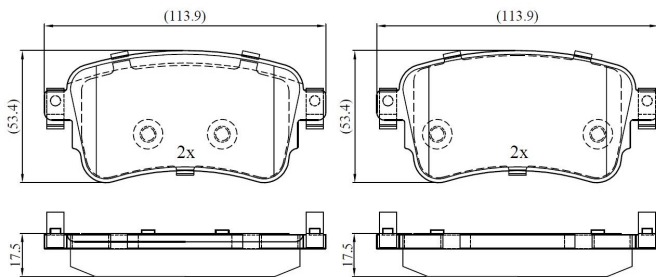

Make: FIAT

Model: SCUDO Van

Part Number: ADB02351

Vehicle Manufacturing/Engine:

ADB02351

Specifications

| | | |
|-------------------------|---|-------|
| Fitting Position | : | Rear |
| Model Date | : | 2022- |
| Or. Caliper | : | |
| WVA | : | 22588 |
| FMSI | : | |

| | | |
|------------------|---|------|
| Length | : | 114 |
| Width | : | 53.3 |
| Thickness | : | 17.4 |