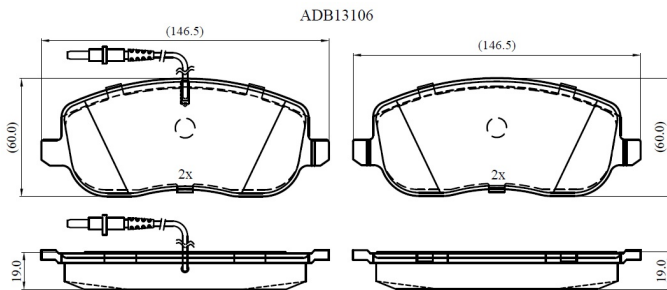

Make: FIAT

Model: SCUDO Van

Part Number: ADB13106

Vehicle Manufacturing/Engine:

Specifications

Fitting Position	:	Front
Model Date	:	1996-2006
Or. Caliper	:	
WVA	:	20261
FMSI	:	
Length	:	146.5
Width	:	60

Thickness