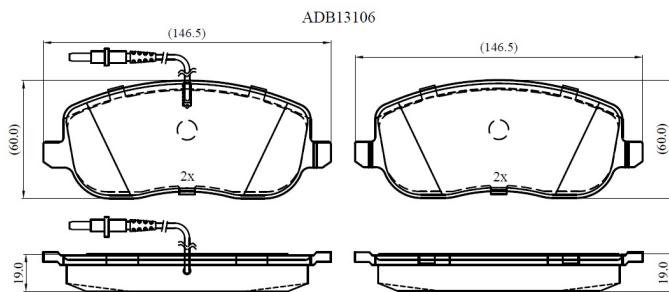

Make: FIAT

Model: SCUDO Van

Part Number: ADB13106

Vehicle Manufacturing/Engine:

Specifications

| | | |
|-------------------------|---|-----------|
| Fitting Position | : | Front |
| Model Date | : | 1996-2006 |
| Or. Caliper | : | |
| WVA | : | 20261 |
| FMSI | : | |
| Length | : | 146.5 |
| Width | : | 60 |

Thickness

:

19