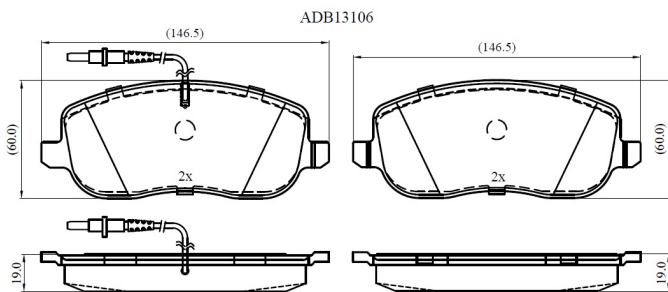

Make: FIAT

Model: SCUDO Van

Part Number: ADB13106

Vehicle Manufacturing/Engine:

Specifications

Fitting Position	:	Front
Model Date	:	2000-2006
Or. Caliper	:	
WVA	:	20261
FMSI	:	
Length	:	146.5
Width	:	60

Thickness