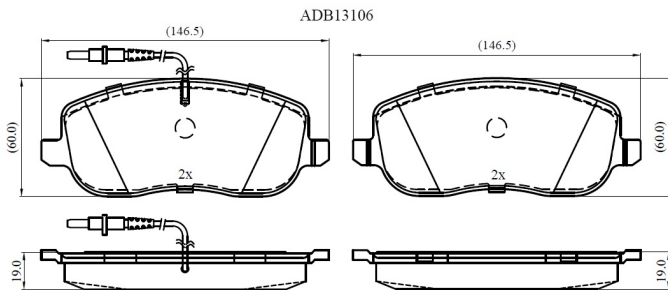

Make: FIAT

Model: SCUDO Van

Part Number: ADB13106

Vehicle Manufacturing/Engine:

Specifications

Fitting Position	:	Front
Model Date	:	2002-2006
Or. Caliper	:	
WVA	:	20261
FMSI	:	
Length	:	146.5
Width	:	60

Thickness