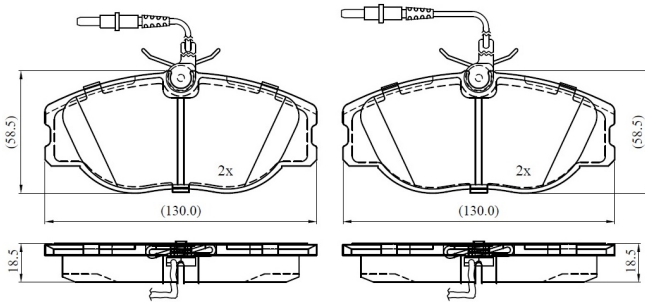

Make: FIAT

Model: SCUDO Van

Part Number: ADB13273

Vehicle Manufacturing/Engine:

ADB13273

Specifications

Fitting Position	:	Front
Model Date	:	1998-2006
Or. Caliper	:	
WVA	:	21801
FMSI	:	
Length	:	130

Width	:	58.5
Thickness	:	18.5