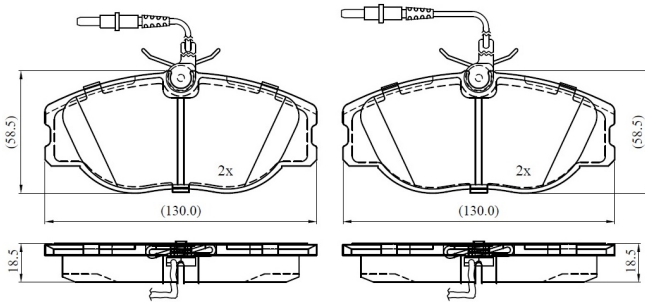

Make: FIAT

Model: SCUDO Van

Part Number: ADB13273

Vehicle Manufacturing/Engine:

ADB13273

Specifications

Fitting Position	:	Front
Model Date	:	1999-2006
Or. Caliper	:	
WVA	:	21801
FMSI	:	
Length	:	130

Width	:	58.5
Thickness	:	18.5