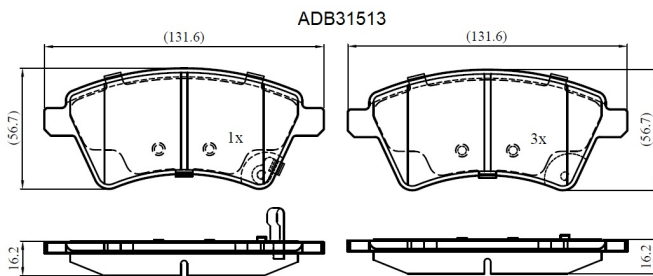

Make: FIAT

Model: Sedici

Part Number: ADB31513

Vehicle Manufacturing/Engine:

Specifications

Fitting Position	:	Front
Model Date	:	06/06-->
Or. Caliper	:	TRW/Lucas
WVA	:	24391
FMSI	:	
Length	:	131.6

Width	:	56.7
Thickness	:	16.2