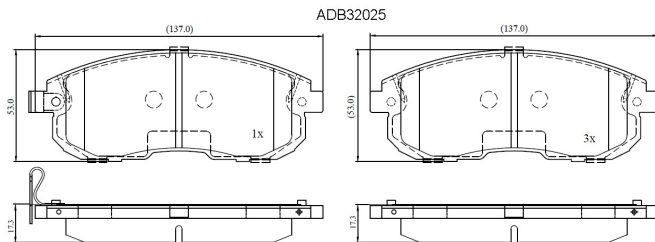

Make: FIAT

Model: Sedici

Part Number: ADB32025

Vehicle Manufacturing/Engine:

Specifications

Fitting Position	:	Front
Model Date	:	06/06-
Or. Caliper	:	Hitachi
WVA	:	24280, 24281,24282
FMSI	:	
Length	:	137
Width	:	53

Thickness : 17.3