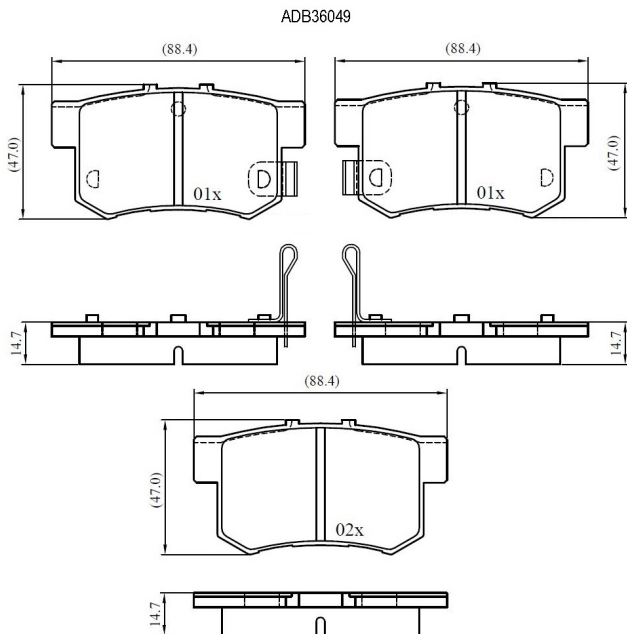

Make: FIAT

Model: Sedici

Part Number: ADB36049

Vehicle Manufacturing/Engine:

Specifications

Fitting Position

:

Rear

Model Date	:	06-
Or. Caliper	:	
WVA	:	
FMSI	:	
Length	:	88.4
Width	:	47
Thickness	:	14.7