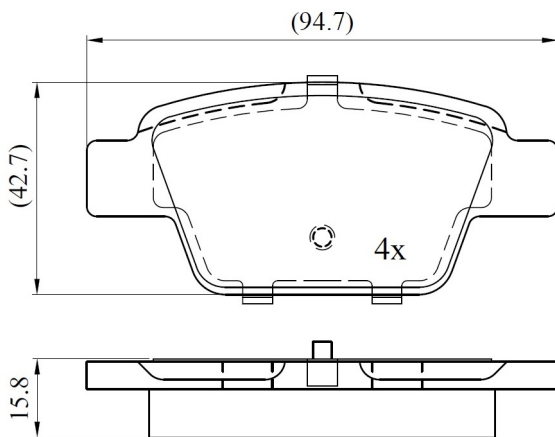

Make: FIAT

Model: STILO Multi Wagon

Part Number: ADB03229

Vehicle Manufacturing/Engine:

ADB03229

Specifications

Fitting Position	:	Rear
Model Date	:	2005-2007

Or. Caliper	:	
WVA	:	23714
FMSI	:	
Length	:	94.7
Width	:	42.7
Thickness	:	15.8