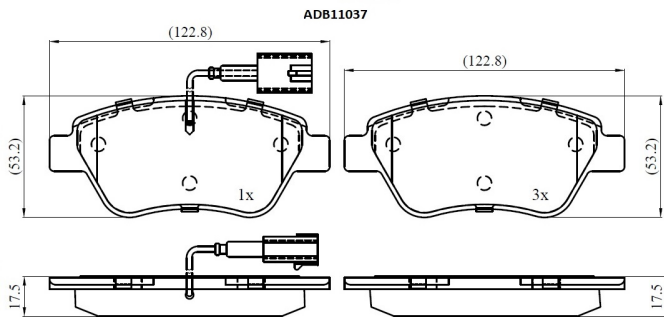

Make: FIAT

Model: Stilo

Part Number: ADB11037

Vehicle Manufacturing/Engine:

Specifications

Fitting Position	:	Front
Model Date	:	09/01->
Or. Caliper	:	Bosch
WVA	:	23705, 23982
FMSI	:	
Length	:	122.8

Width	:	53.2
Thickness	:	17.5