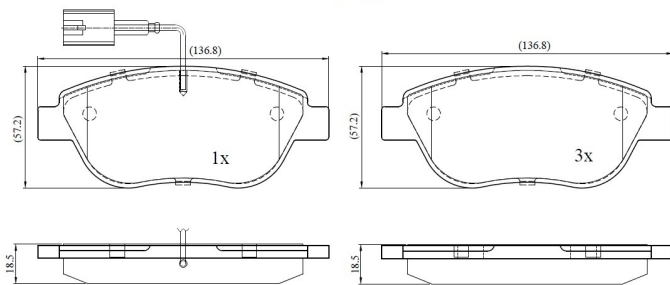

Make: FIAT

Model: Stilo

Part Number: ADB11038

Vehicle Manufacturing/Engine:

ADB11038

Specifications

Fitting Position	:	Front
Model Date	:	09/01->
Or. Caliper	:	Bosch
WVA	:	23708
FMSI	:	
Length	:	136.8

Width	:	57.2
Thickness	:	18.5