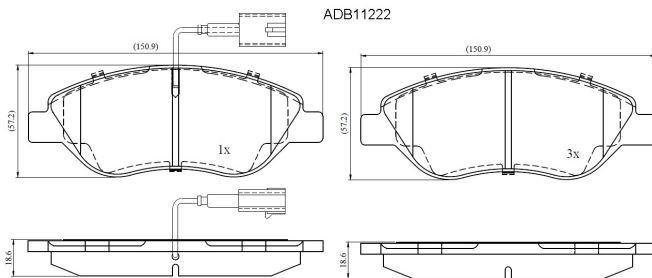

Make: FIAT

Model: Stilo

Part Number: ADB11222

Vehicle Manufacturing/Engine:

Specifications

Fitting Position	:	Front
Model Date	:	09/08-
Or. Caliper	:	
WVA	:	2,37,11,23,712
FMSI	:	
Length	:	150.9

Width	:	57.2
Thickness	:	18.6