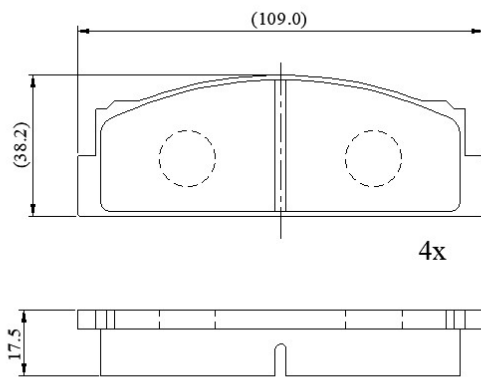

Make: FIAT

Model: Strada/Ritmo

Part Number: ADB0112

Vehicle Manufacturing/Engine:

ADB0112

Specifications

Fitting Position	:	Front
Model Date	:	01/81-06/87
Or. Caliper	:	Bendix

WVA	:	20073
FMSI	:	
Length	:	108.75
Width	:	38
Thickness	:	17.5