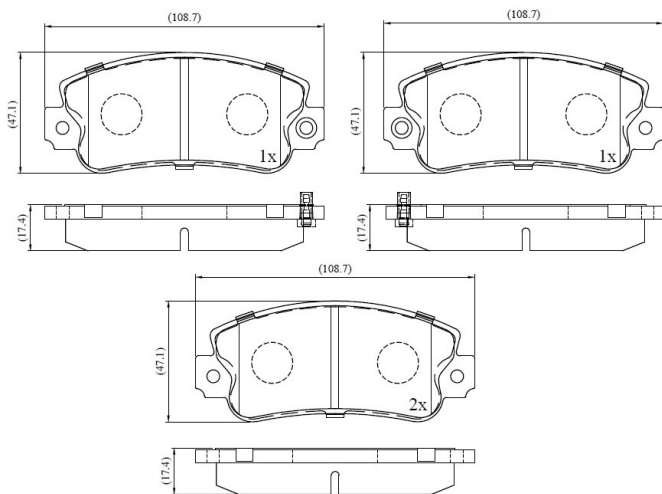

Make: FIAT

Model: Strada/Ritmo

Part Number: ADB4129

Vehicle Manufacturing/Engine:

ADB4129

Specifications

Fitting Position	:	Front
Model Date	:	01/83-01/88
Or. Caliper	:	Bendix

WVA	:	20950
FMSI	:	
Length	:	108.8
Width	:	47.1
Thickness	:	18