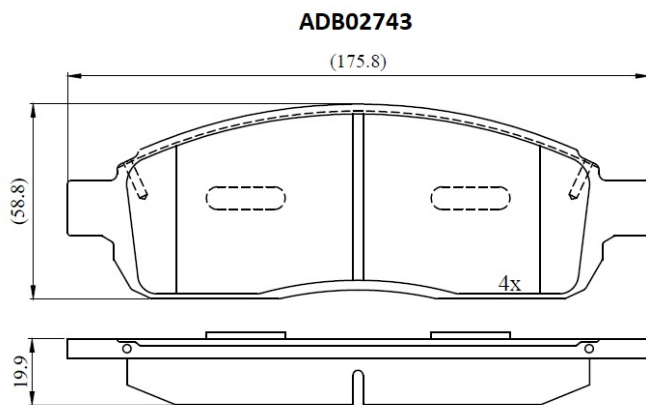

Make: FORD USA

Model: F-150

Part Number: ADB02743

Vehicle Manufacturing/Engine:

Specifications

Fitting Position	:	Front
Model Date	:	2003-2007
Or. Caliper	:	
WVA	:	22406
FMSI	:	

Length	:	176.1
Width	:	58.6
Thickness	:	20