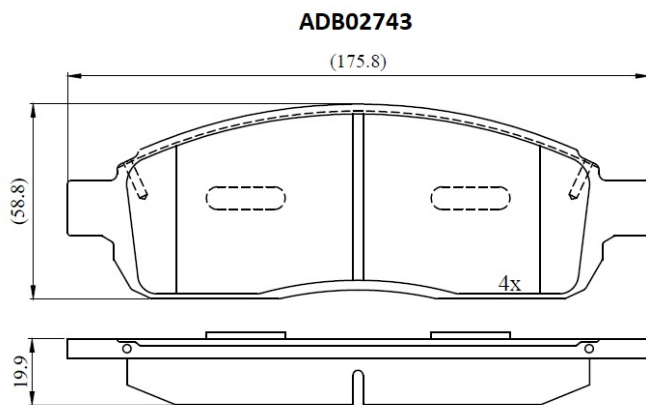

Make: FORD USA

Model: F-150

Part Number: ADB02743

Vehicle Manufacturing/Engine:

Specifications

Fitting Position	:	Front
Model Date	:	2008-2010
Or. Caliper	:	
WVA	:	22406
FMSI	:	

Length	:	176.1
Width	:	58.6
Thickness	:	20