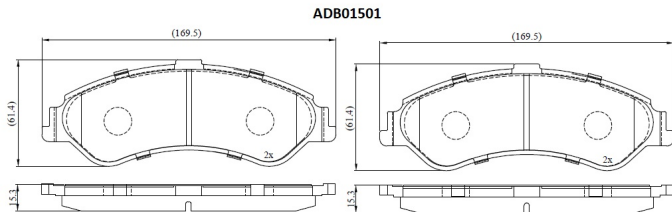

Make: FORD

Model: AU, AUII, Fairlane, Ghia Sedan Ltd

Part Number: ADB01501

Vehicle Manufacturing/Engine:

Specifications

Fitting Position	:	Front
Model Date	:	03/99->
Or. Caliper	:	
WVA	:	
FMSI	:	
Length	:	169.5
Width	:	61.4
Thickness	:	15.3